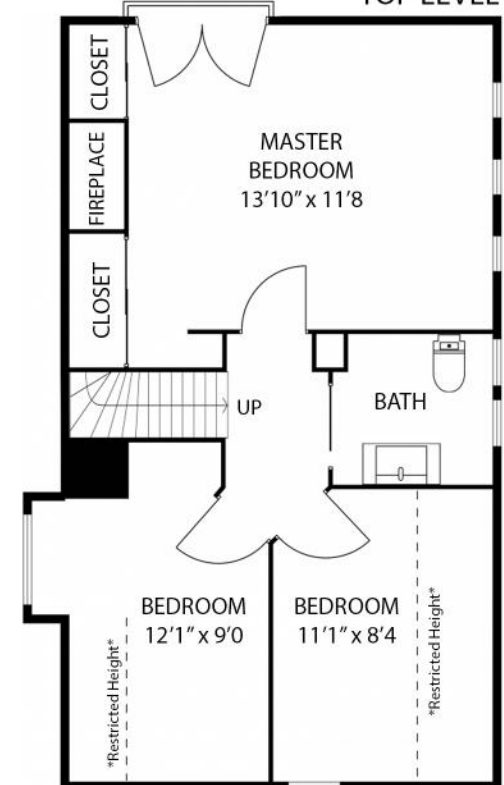

85 E 23rd Ave Vancouver, BC

Main Level: 712sqft.
Lower Level: 676sqft.
Top Level: 501sqft.
Total Interior Area: 1889sqft.

Lower Patio: 201sqft.
Upper Patio: 217sqft.
Total Exterior Area : 418sqft.

LOWER LEVEL

TOP LEVEL

**Approx. based on interior measurements to exterior walls

**Total square footage not taken from original blueprints

Measured On Feb 11, 2019 by Angus Macgillivray