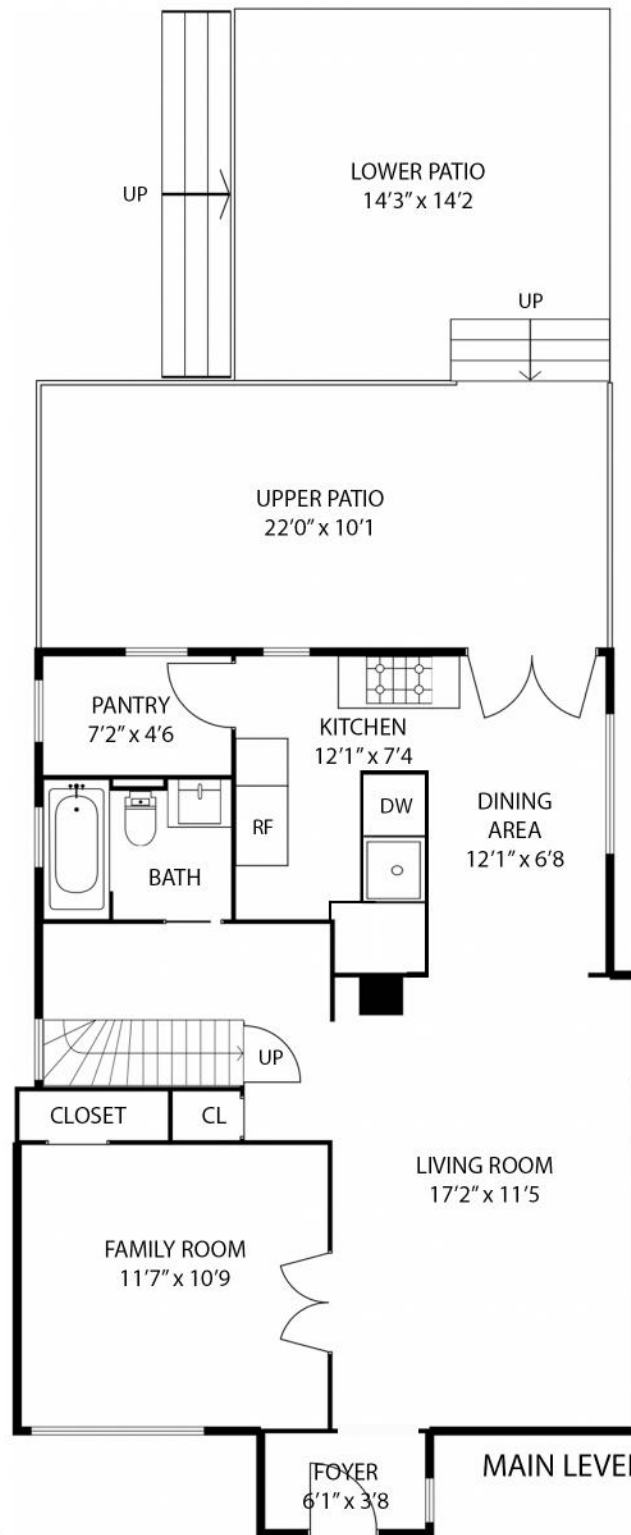

85 E 23rd Ave Vancouver, BC

Main Level: 712sqft.
Lower Level: 676sqft.
Top Level: 501sqft.
Total Interior Area: 1889sqft.

Lower Patio: 201sqft.
Upper Patio: 217sqft.
Total Exterior Area : 418sqft.

LOWER LEVEL

TOP LEVEL

**Approx. based on interior measurements to exterior walls

**Total square footage not taken from original blueprints

Measured On Feb 11, 2019 by Angus Macgillivray