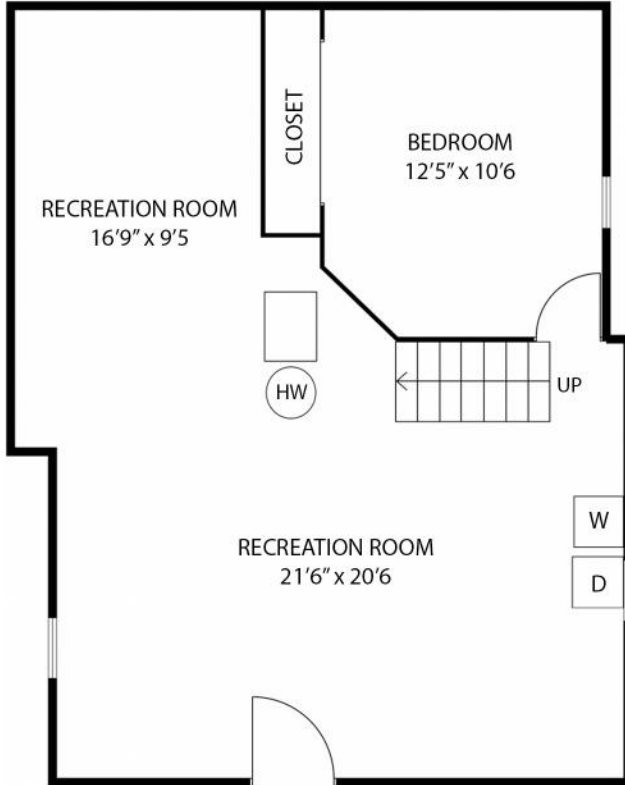

85 E 23rd Ave Vancouver, BC

Main Level: 712sqft.
Lower Level: 676sqft.
Top Level: 501sqft.
Total Interior Area: 1889sqft.

Lower Patio: 201sqft.
Upper Patio: 217sqft.
Total Exterior Area : 418sqft.

LOWER LEVEL

TOP LEVEL

**Approx. based on interior measurements to exterior walls

**Total square footage not taken from original blueprints

Measured On Feb 11, 2019 by Angus Macgillivray