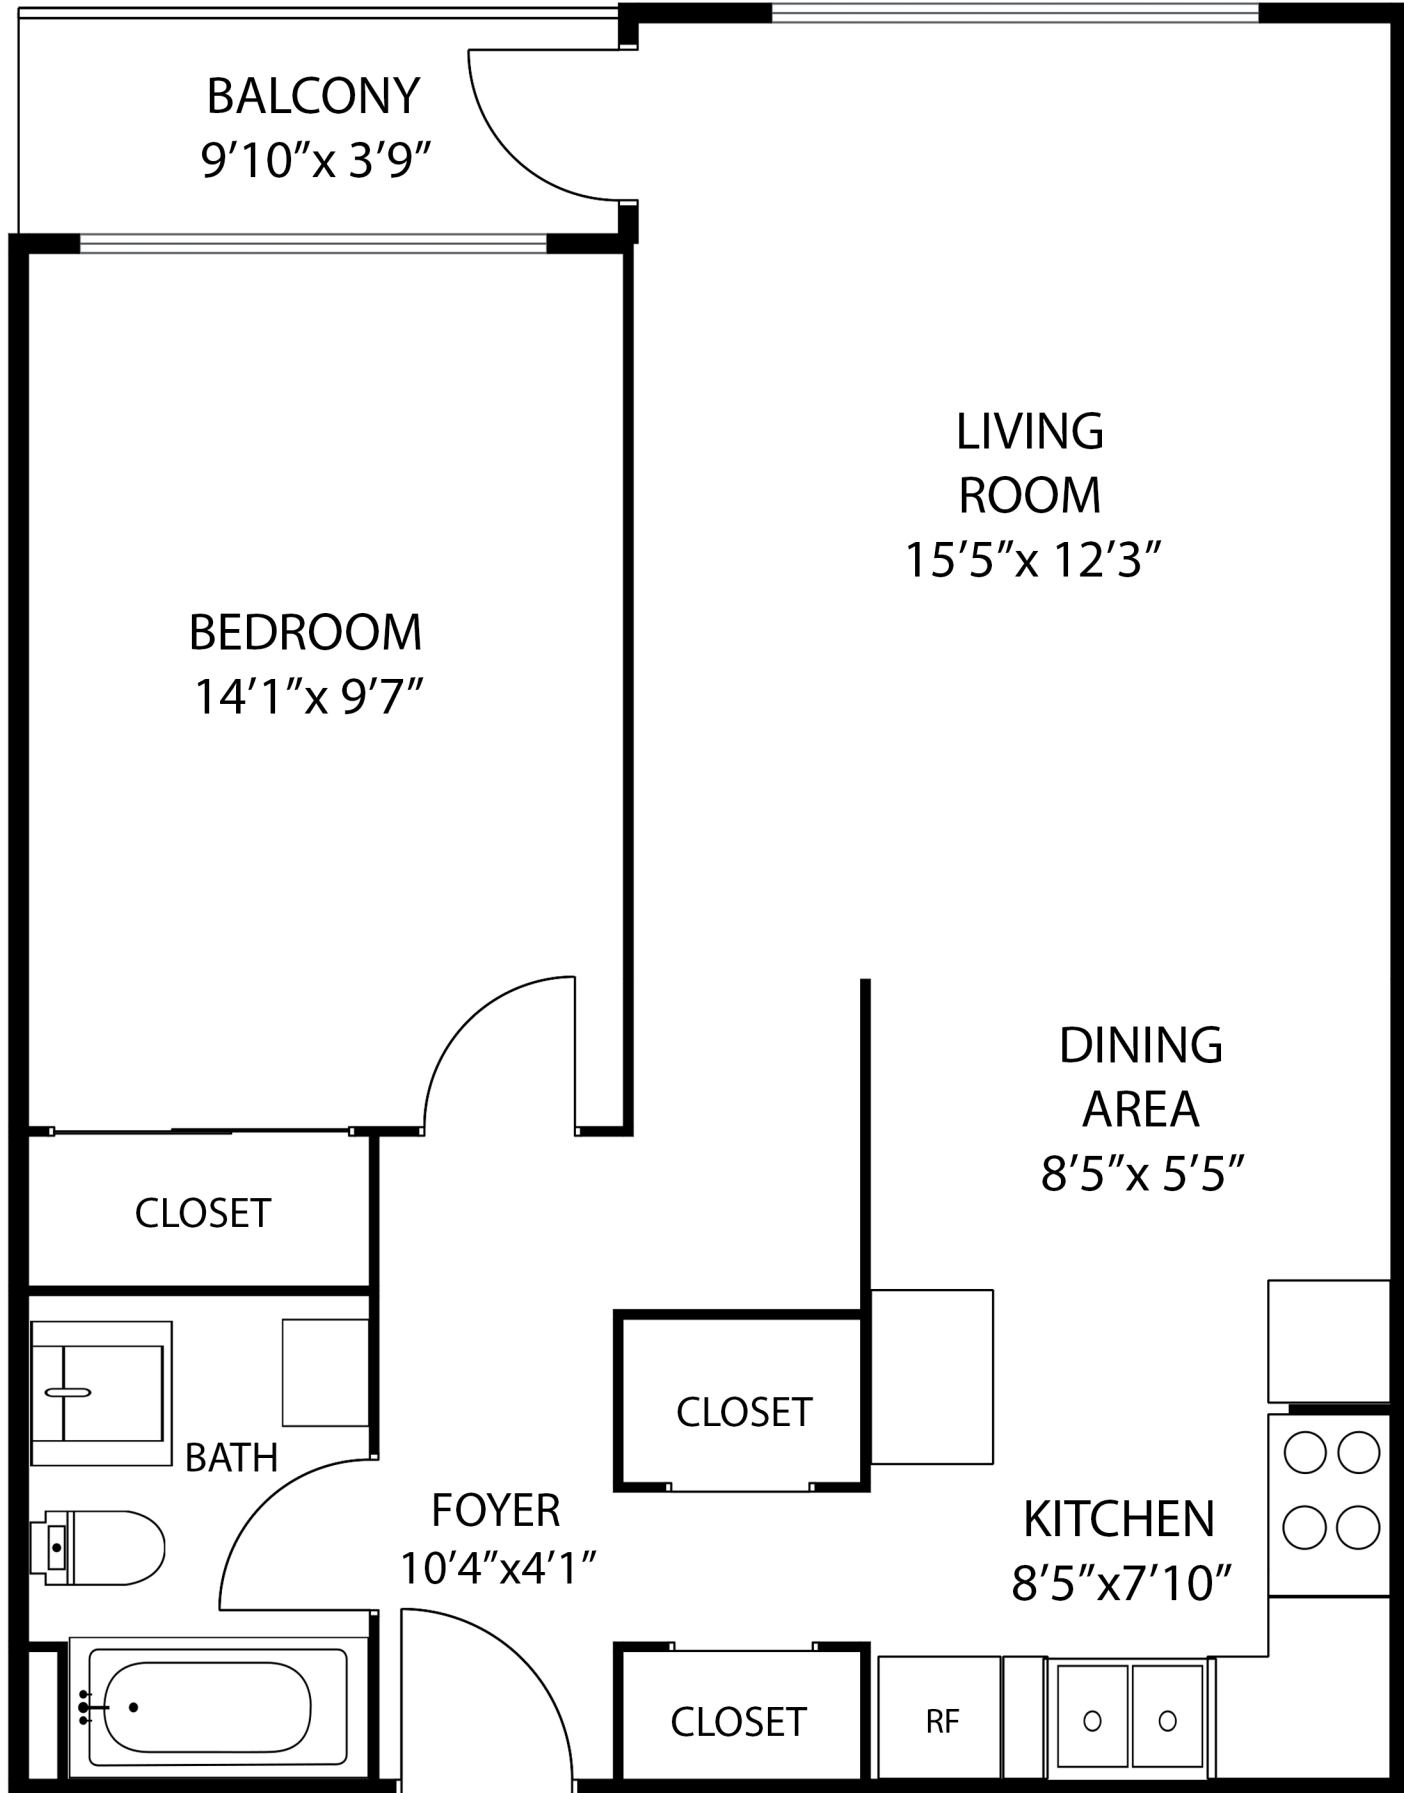

Top 1% of the real estate industry for 15 years*

LORNE GOLDMAN

604.315.8888

Lorne@LorneGoldman.com

Personal Real Estate Corporation

308 - 8680 Fremlin St
Vancouver, BC

LORNE GOLDMAN | Personal Real Estate Corporation

www.LorneGoldman.com | Macdonald Realty Ltd. | 2105 West 38th Ave, Vancouver, BC V6M 1R8

SCALE

Measured On Feb 7, 2019 by Angus Macgillivray

**Approx. based on interior measurements to exterior walls

**Total square footage not taken from original blueprints

NORTH