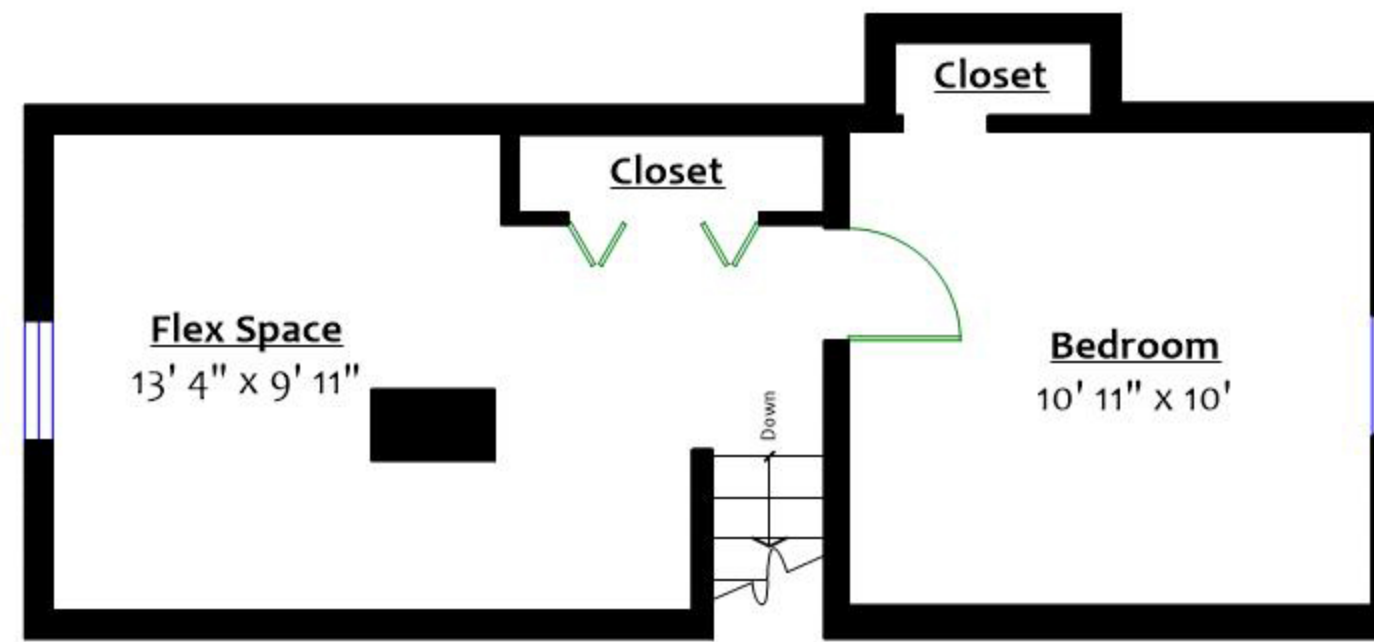

95 East 42nd Avenue, Vancouver, B.C.

Totals**
 Main Level: 828 sq. ft.
 Upper Level: 326 sq. ft.
 Total (fin.): 1,154 sq. ft.
 Lower Level (UF): 899 sq. ft.
 Grand Total: 2,053 sq. ft.

** Approx. based on interior measurements to exterior walls
 ** Total square footage not taken from original blueprint