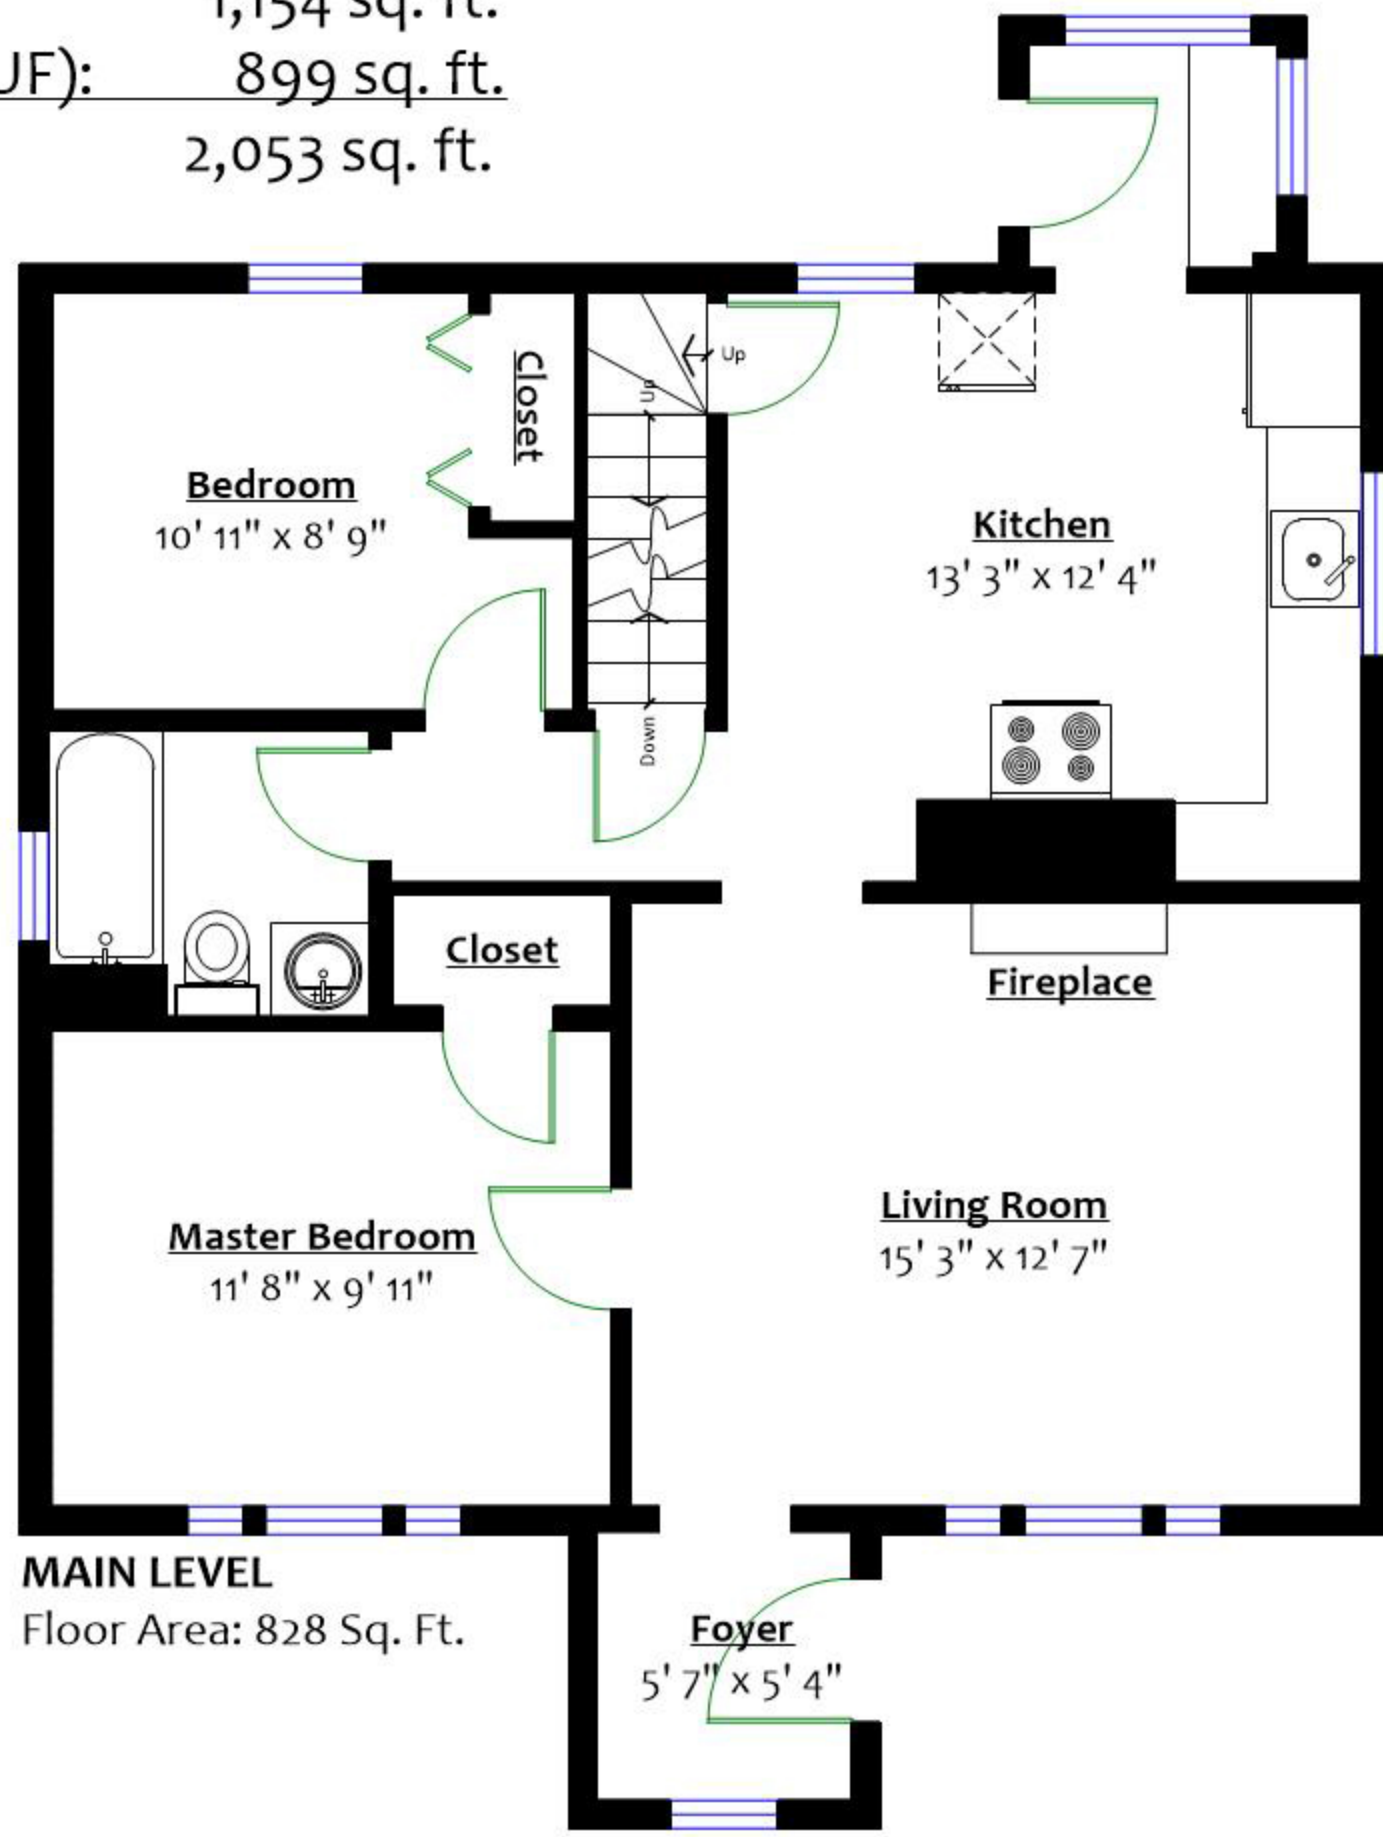

95 East 42nd Avenue, Vancouver, B.C.

Totals**
 Main Level: 828 sq. ft.
 Upper Level: 326 sq. ft.
 Total (fin.): 1,154 sq. ft.
 Lower Level (UF): 899 sq. ft.
 Grand Total: 2,053 sq. ft.

** Approx. based on interior measurements to exterior walls
 ** Total square footage not taken from original blueprint