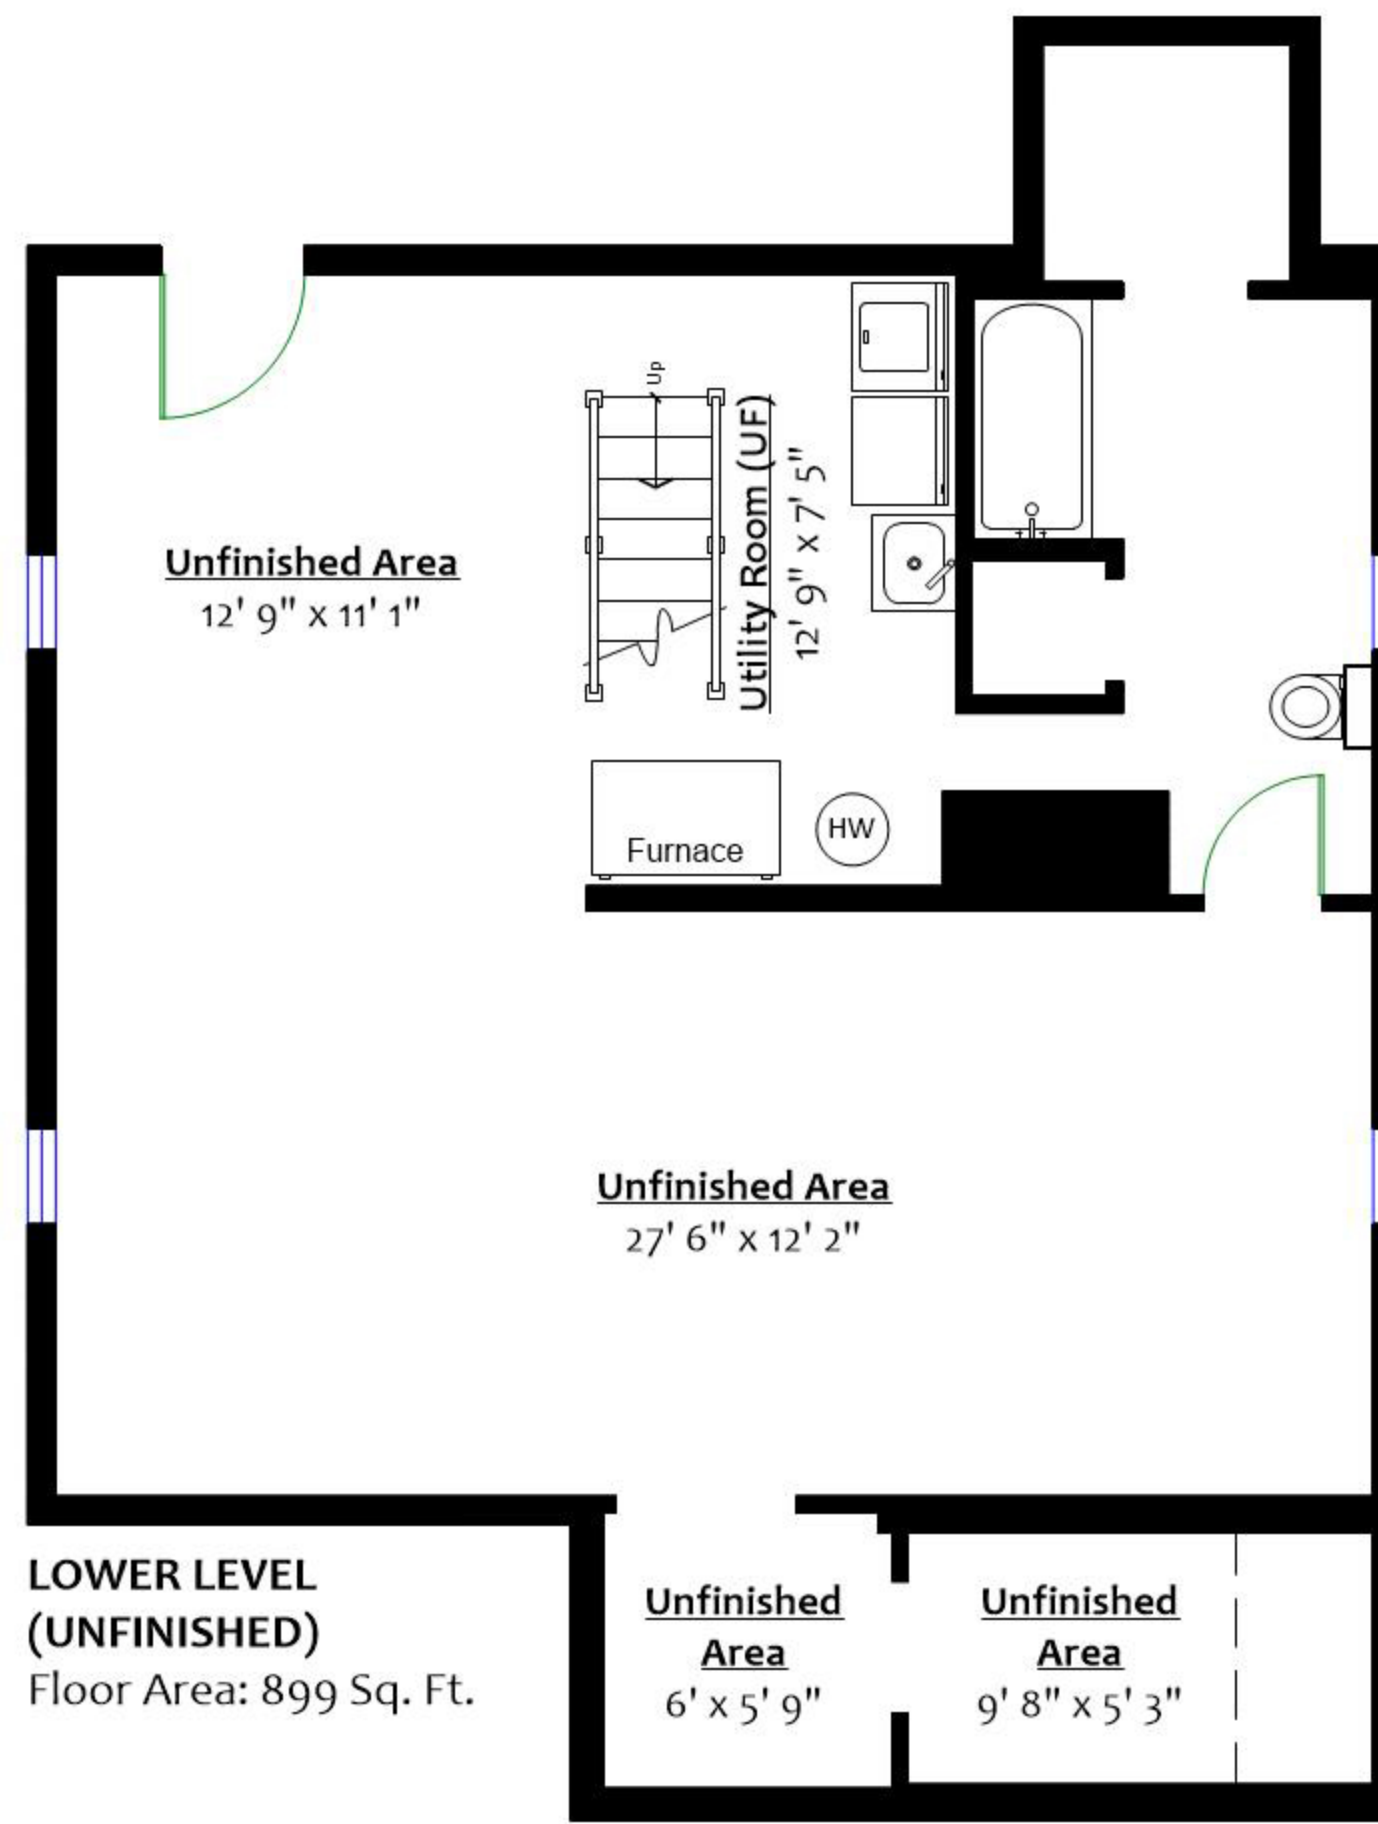

95 East 42nd Avenue, Vancouver, B.C.

Totals**
 Main Level: 828 sq. ft.
 Upper Level: 326 sq. ft.
 Total (fin.): 1,154 sq. ft.
 Lower Level (UF): 899 sq. ft.
 Grand Total: 2,053 sq. ft.

** Approx. based on interior measurements to exterior walls
 ** Total square footage not taken from original blueprint